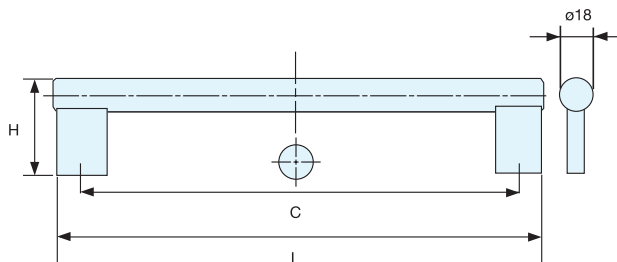

# 27 SERIES

HANDLES, PULLS & KNOBS

HANDLES

| Item No. | L   | C                 | H       | Weight (g) | Box (pcs) | Carton (pcs) |
|----------|-----|-------------------|---------|------------|-----------|--------------|
| 27096    | 128 | 96 ( 3-25/32" )   | 51 (2") | 140        | 15        | 150          |
| 27128    | 160 | 128 ( 5-1/32" )   |         | 152        |           |              |
| 27192    | 224 | 192 ( 7-9/16" )   |         | 183        |           |              |
| 27342    | 374 | 342 ( 13-15/32" ) |         | 238        |           |              |
| 27492    | 524 | 492 ( 19-3/8" )   |         | 299        |           |              |
| 27592    | 624 | 592 ( 23-5/16" )  |         | 341        |           |              |

# 26 SERIES

\*2658 and 2659 has center post in the middle.

| Item No. | L    | C                  | H          | Weight (g) | Box (pcs) | Carton (pcs) |
|----------|------|--------------------|------------|------------|-----------|--------------|
| 2646     | 160  | 96 ( 3-25/32" )    | 35(1-3/8") | 107        | 25        | 250          |
| 2647     | 192  | 128 ( 5-1/32" )    |            | 113        |           |              |
| 2650     | 256  | 192 ( 7-9/16" )    |            | 136        |           |              |
| 2653     | 406  | 342 ( 13-15/32" )  |            | 187        |           |              |
| 2655     | 556  | 492 ( 19-3/8" )    |            | 216        |           |              |
| 2656     | 656  | 592 ( 23-5/16" )   |            | 324        |           |              |
| 2658     | 1256 | 1192 ( 46-15/16" ) |            | 547        |           |              |
| 2659     | 1456 | 1392 ( 54-13/16" ) |            | 570        |           |              |