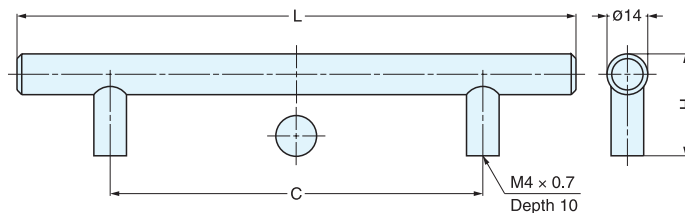

# 27 SERIES

HANDLES, PULLS & KNOBS

HANDLES

| Item No. | L   | C                 | H       | Weight (g) | Box (pcs) | Carton (pcs) |
|----------|-----|-------------------|---------|------------|-----------|--------------|
| 27096    | 128 | 96 ( 3-25/32" )   | 51 (2") | 140        | 15        | 150          |
| 27128    | 160 | 128 ( 5-1/32" )   |         | 152        |           |              |
| 27192    | 224 | 192 ( 7-9/16" )   |         | 183        |           |              |
| 27342    | 374 | 342 ( 13-15/32" ) |         | 238        |           |              |
| 27492    | 524 | 492 ( 19-3/8" )   |         | 299        |           |              |
| 27592    | 624 | 592 ( 23-5/16" )  |         | 341        |           |              |

# 26 SERIES

\*2658 and 2659 has center post in the middle.

| Item No. | L    | C                  | H          | Weight (g) | Box (pcs) | Carton (pcs) |
|----------|------|--------------------|------------|------------|-----------|--------------|
| 2646     | 160  | 96 ( 3-25/32" )    | 35(1-3/8") | 107        | 25        | 250          |
| 2647     | 192  | 128 ( 5-1/32" )    |            | 113        |           |              |
| 2650     | 256  | 192 ( 7-9/16" )    |            | 136        |           |              |
| 2653     | 406  | 342 ( 13-15/32" )  |            | 187        |           |              |
| 2655     | 556  | 492 ( 19-3/8" )    |            | 216        |           |              |
| 2656     | 656  | 592 ( 23-5/16" )   |            | 324        |           |              |
| 2658     | 1256 | 1192 ( 46-15/16" ) |            | 547        |           |              |
| 2659     | 1456 | 1392 ( 54-13/16" ) |            | 570        |           |              |